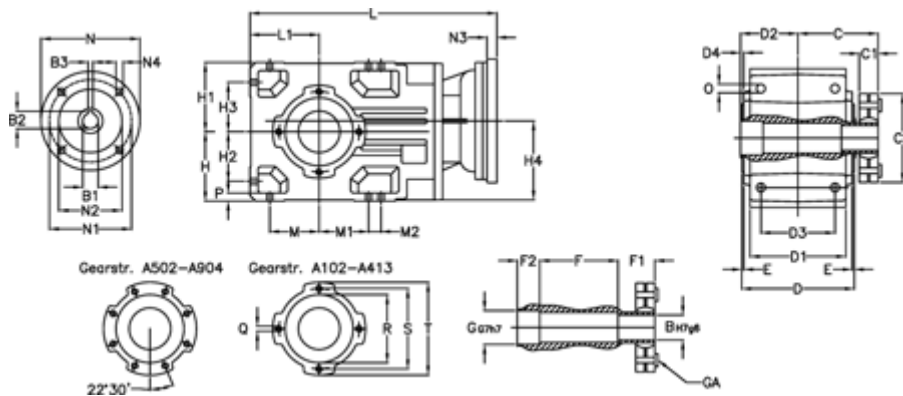

Data Sheet

Article number: 29600204835220
 Description: Bevel helical gearbox
 A202US-48,3-P63B5

Measures

B = 30	D1 = 110	F2 = 36	L = 306.0	N3 = -
B1 = 11	D2 = 60	G = 32	L1 = 80	N4 = M8x19
B2 = 12.8	D3 = 90	GA = 14,5 NM	M = 60.0	O = 9.5
B3 = 4	d4 = 4.5	H = 80	M1 = 60.0	P = 9
C = 89.5	Description = A202US-xx-P63 B5	H1 = 80	M2 = -	Q = M8x15
C1 = 23	E = 3.0	H2 = 60.0	N = 140	R = 95
C2 = 72.0	F = 77.5	H3 = 60.0	N1 = 115	S = 115
D = 136	F1 = 36.0	H4 = 93.0	N2 = 95	T = 140